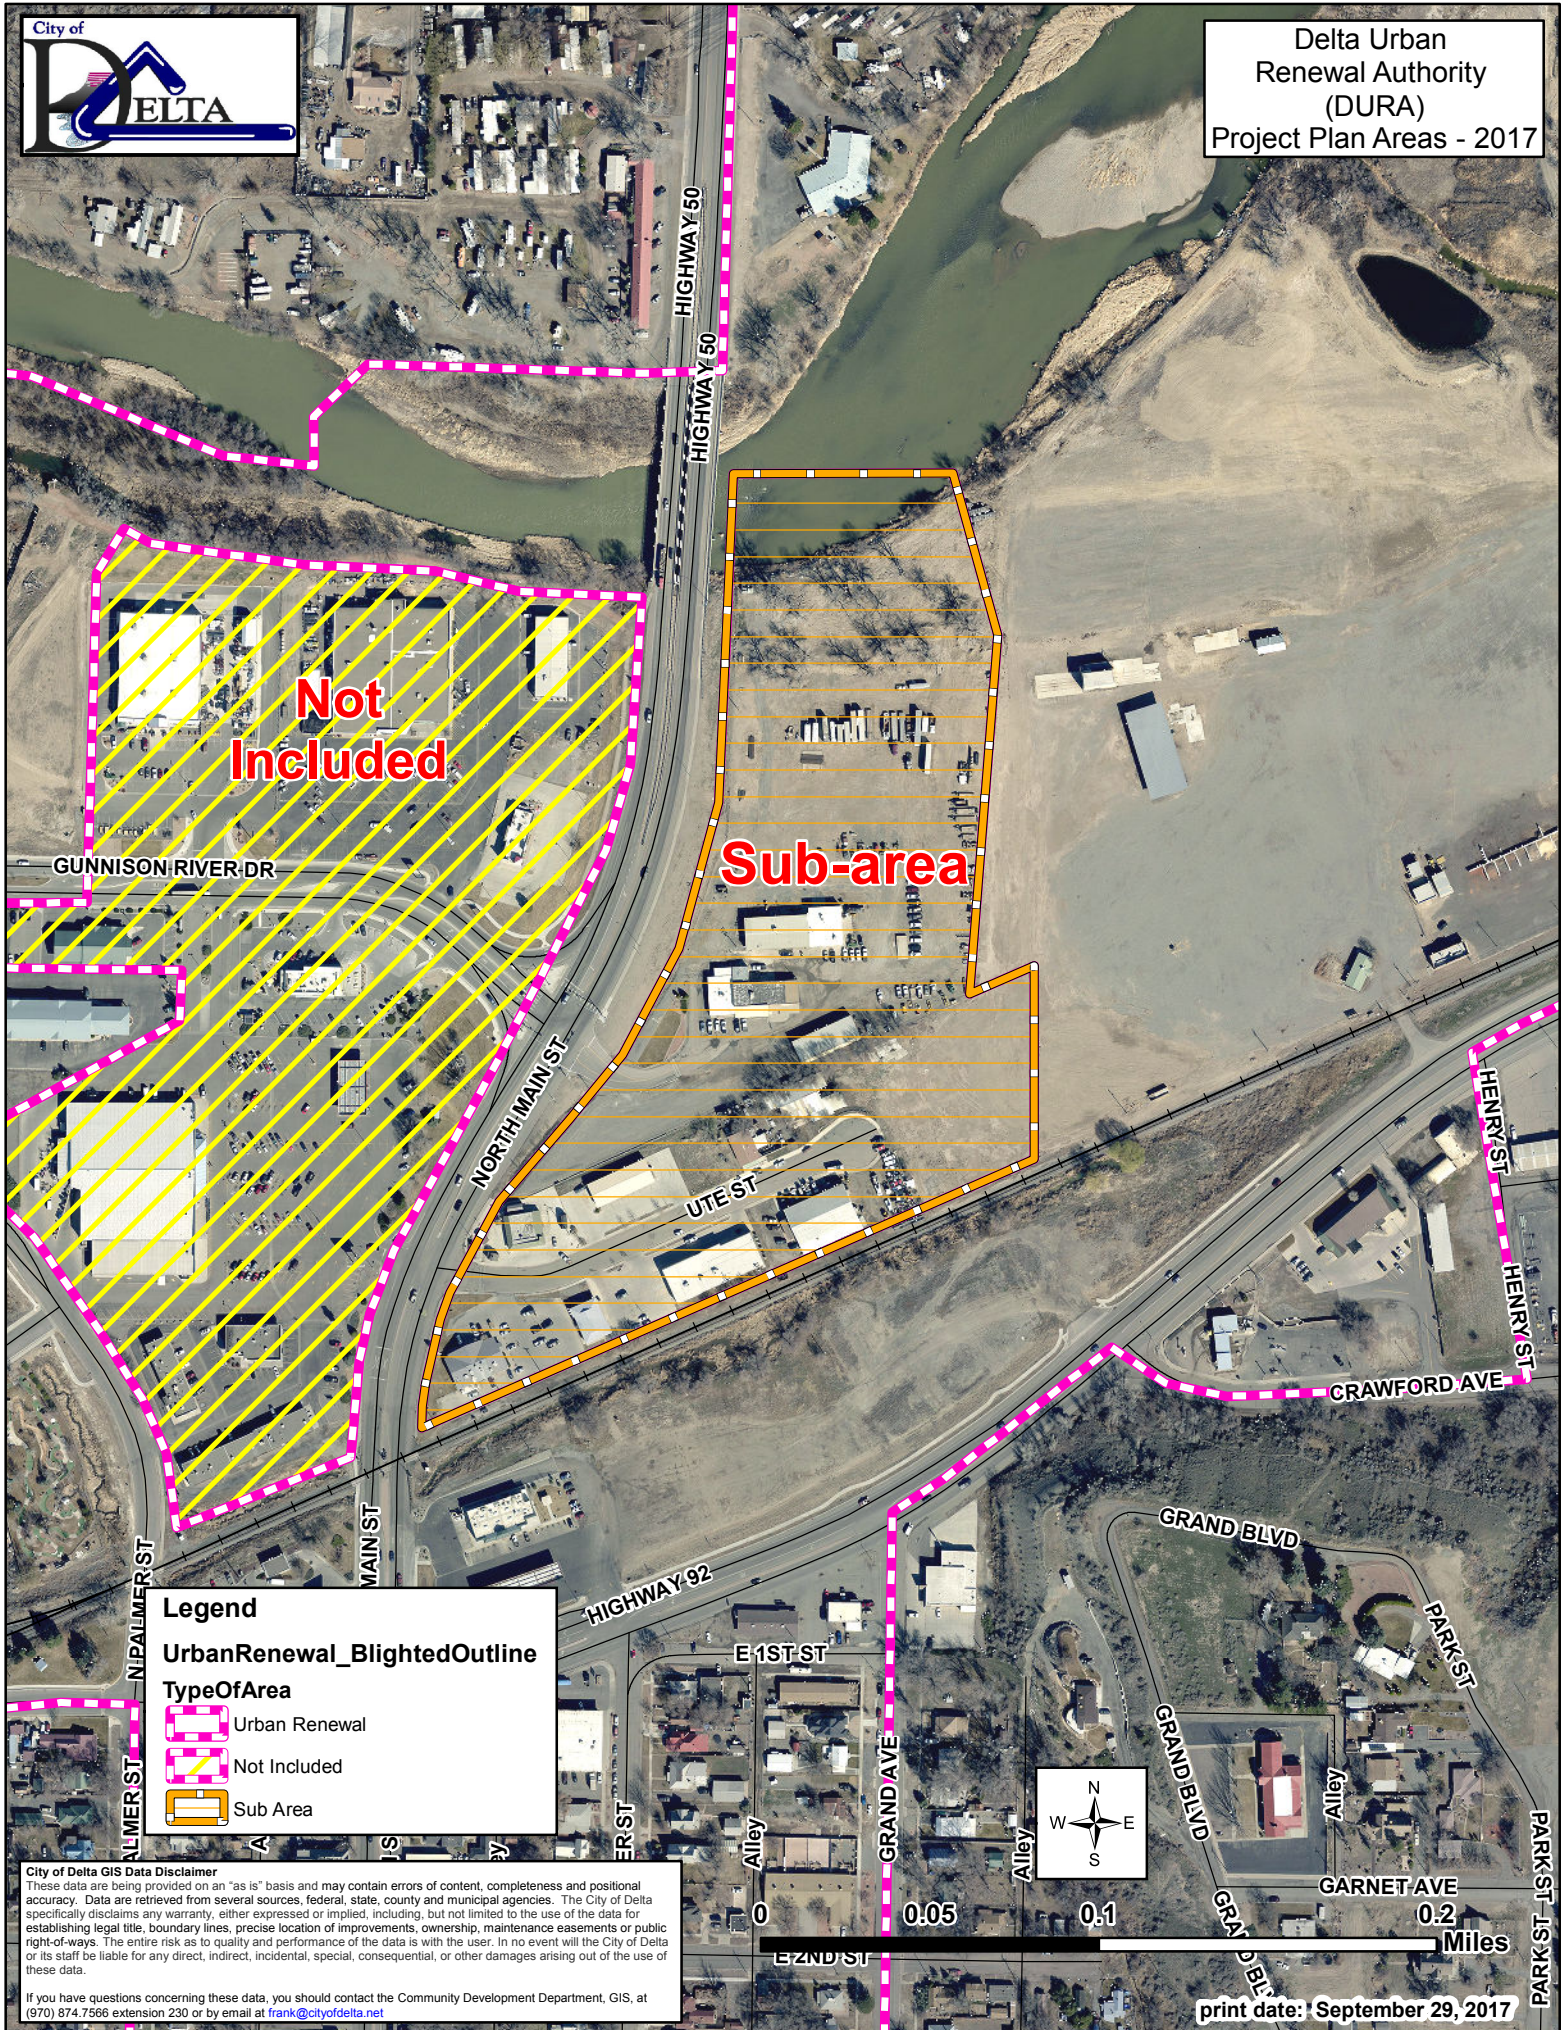

Delta Urban
Renewal Authority
(DURA)
Project Plan Areas - 2017

Legend

UrbanRenewal_BlightedOutline

TypeOfArea

- Urban Renewal
- Not Included
- Sub Area

City of Delta GIS Data Disclaimer

If you have questions concerning these data, you should contact the Community Development Department, GIS, at (970) 874.7566 extension 230 or by email at frank@cityofdelta.net

print date: September 29, 2017