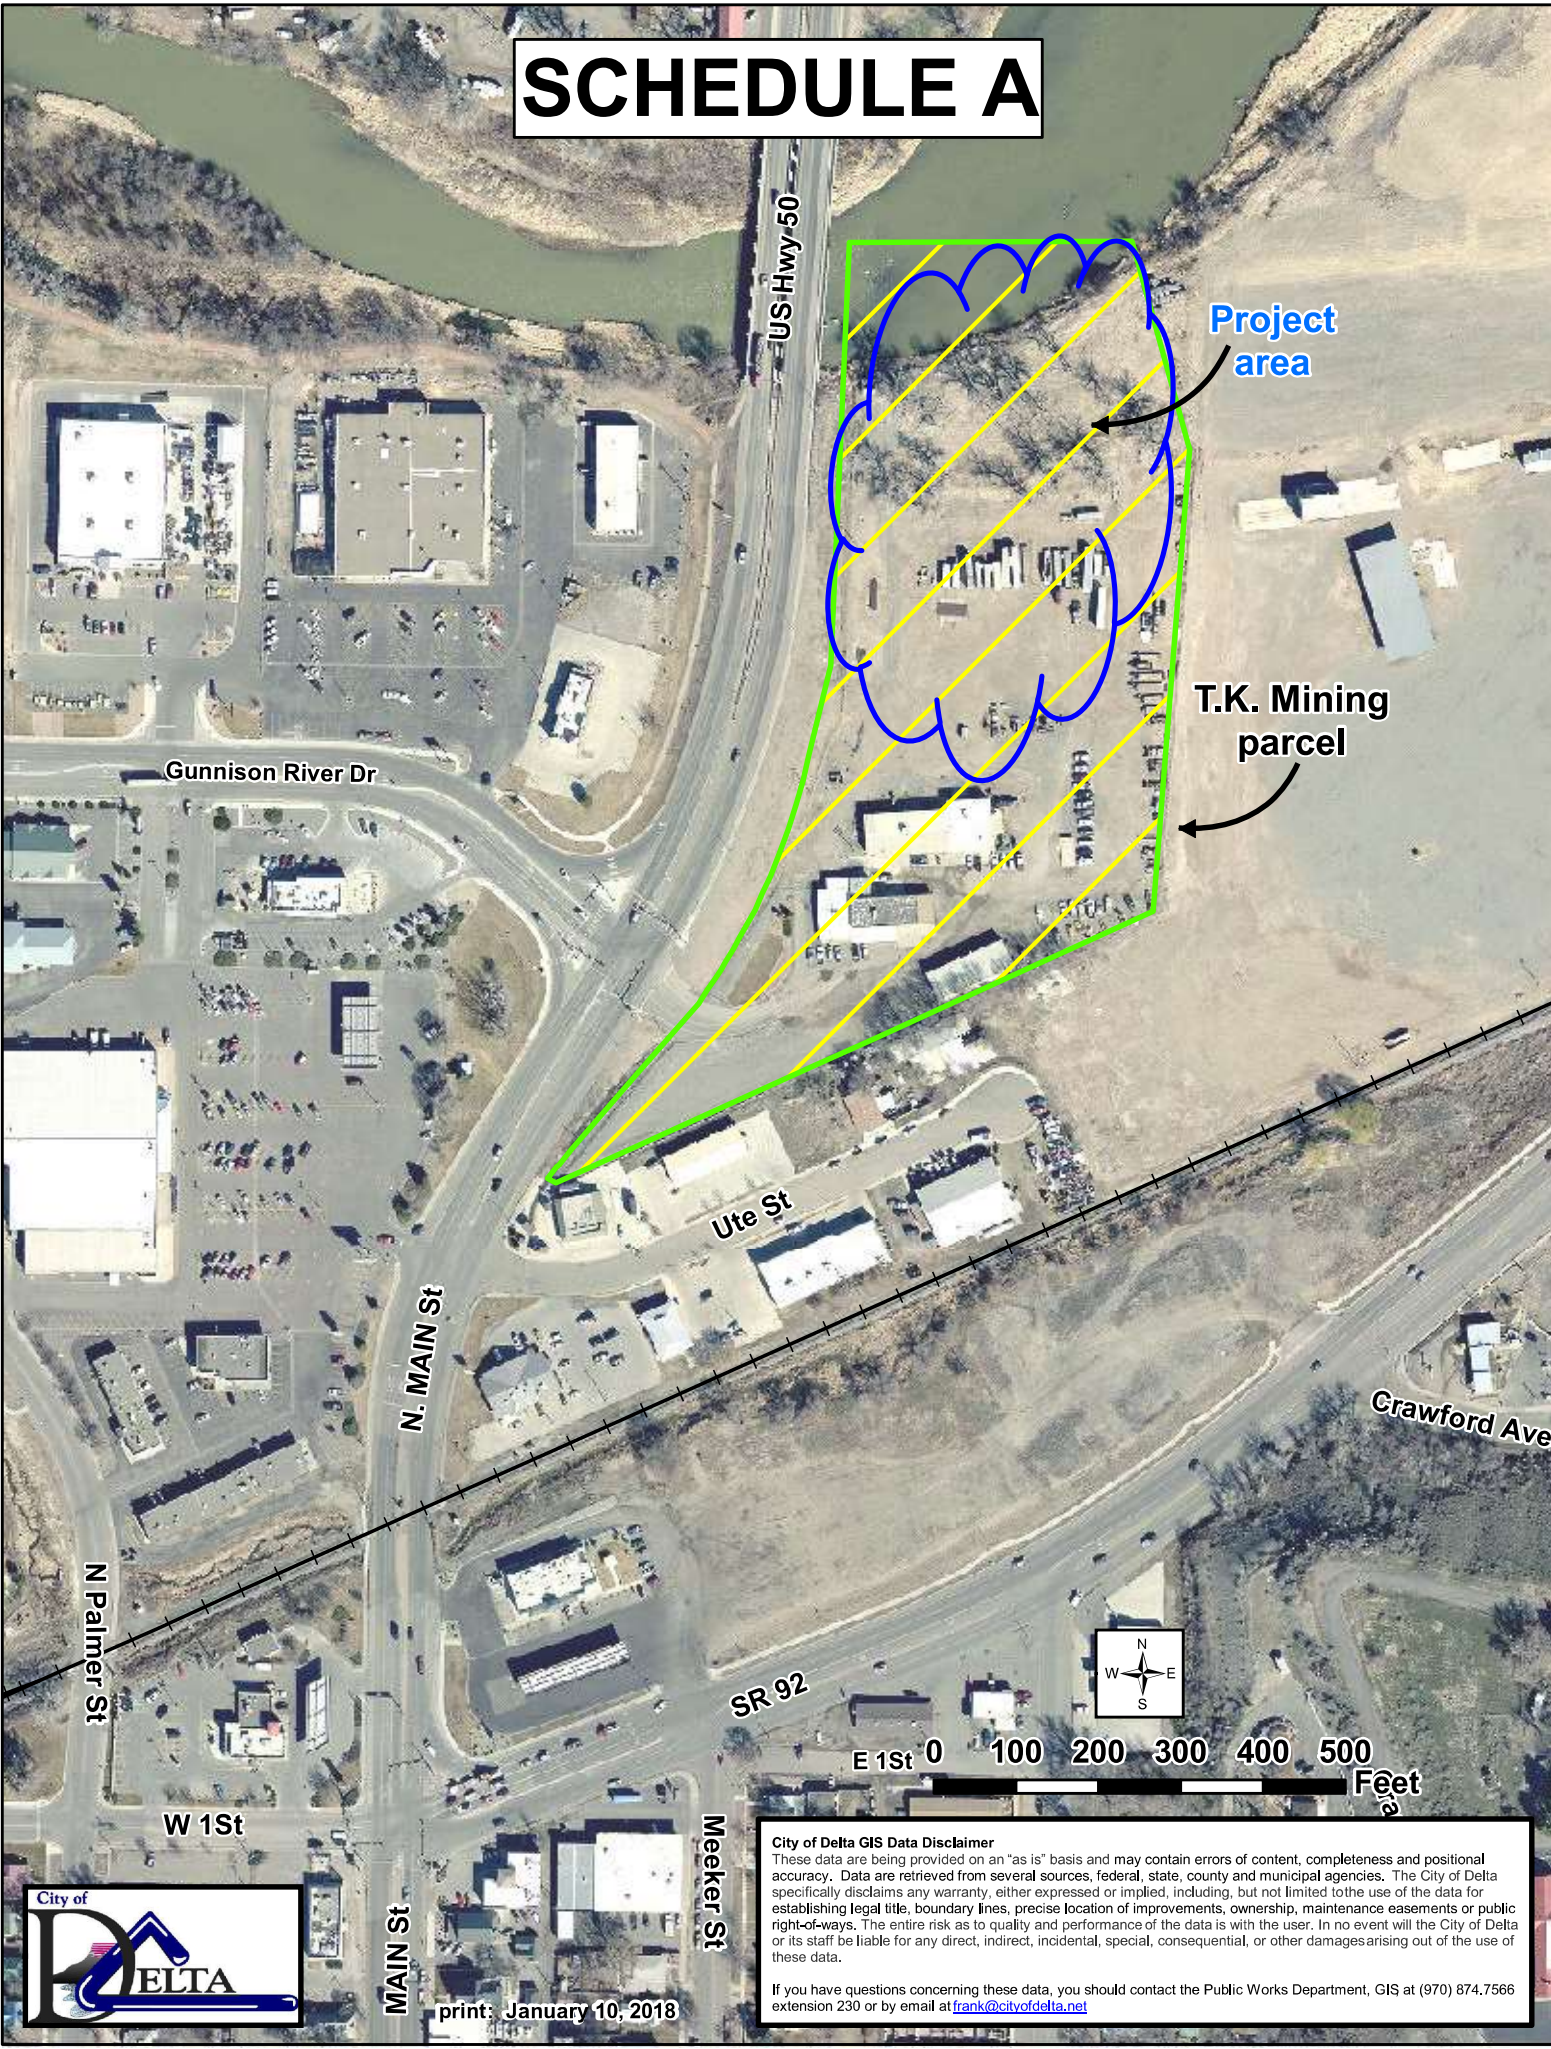

SCHEDULE A

Project area

T.K. Mining parcel

0 100 200 300 400 500 Feet

print: January 10, 2018

City of Delta GIS Data Disclaimer
These data are being provided on an "as is" basis and may contain errors of content, completeness and positional accuracy. Data are retrieved from several sources, federal, state, county and municipal agencies. The City of Delta specifically disclaims any warranty, either expressed or implied, including, but not limited to the use of the data for establishing legal title, boundary lines, precise location of improvements, ownership, maintenance easements or public right-of-ways. The entire risk as to quality and performance of the data is with the user. In no event will the City of Delta or its staff be liable for any direct, indirect, incidental, special, consequential, or other damages arising out of the use of these data.
If you have questions concerning these data, you should contact the Public Works Department, GIS at (970) 874.7566 extension 230 or by email at frank@cityofdelta.net