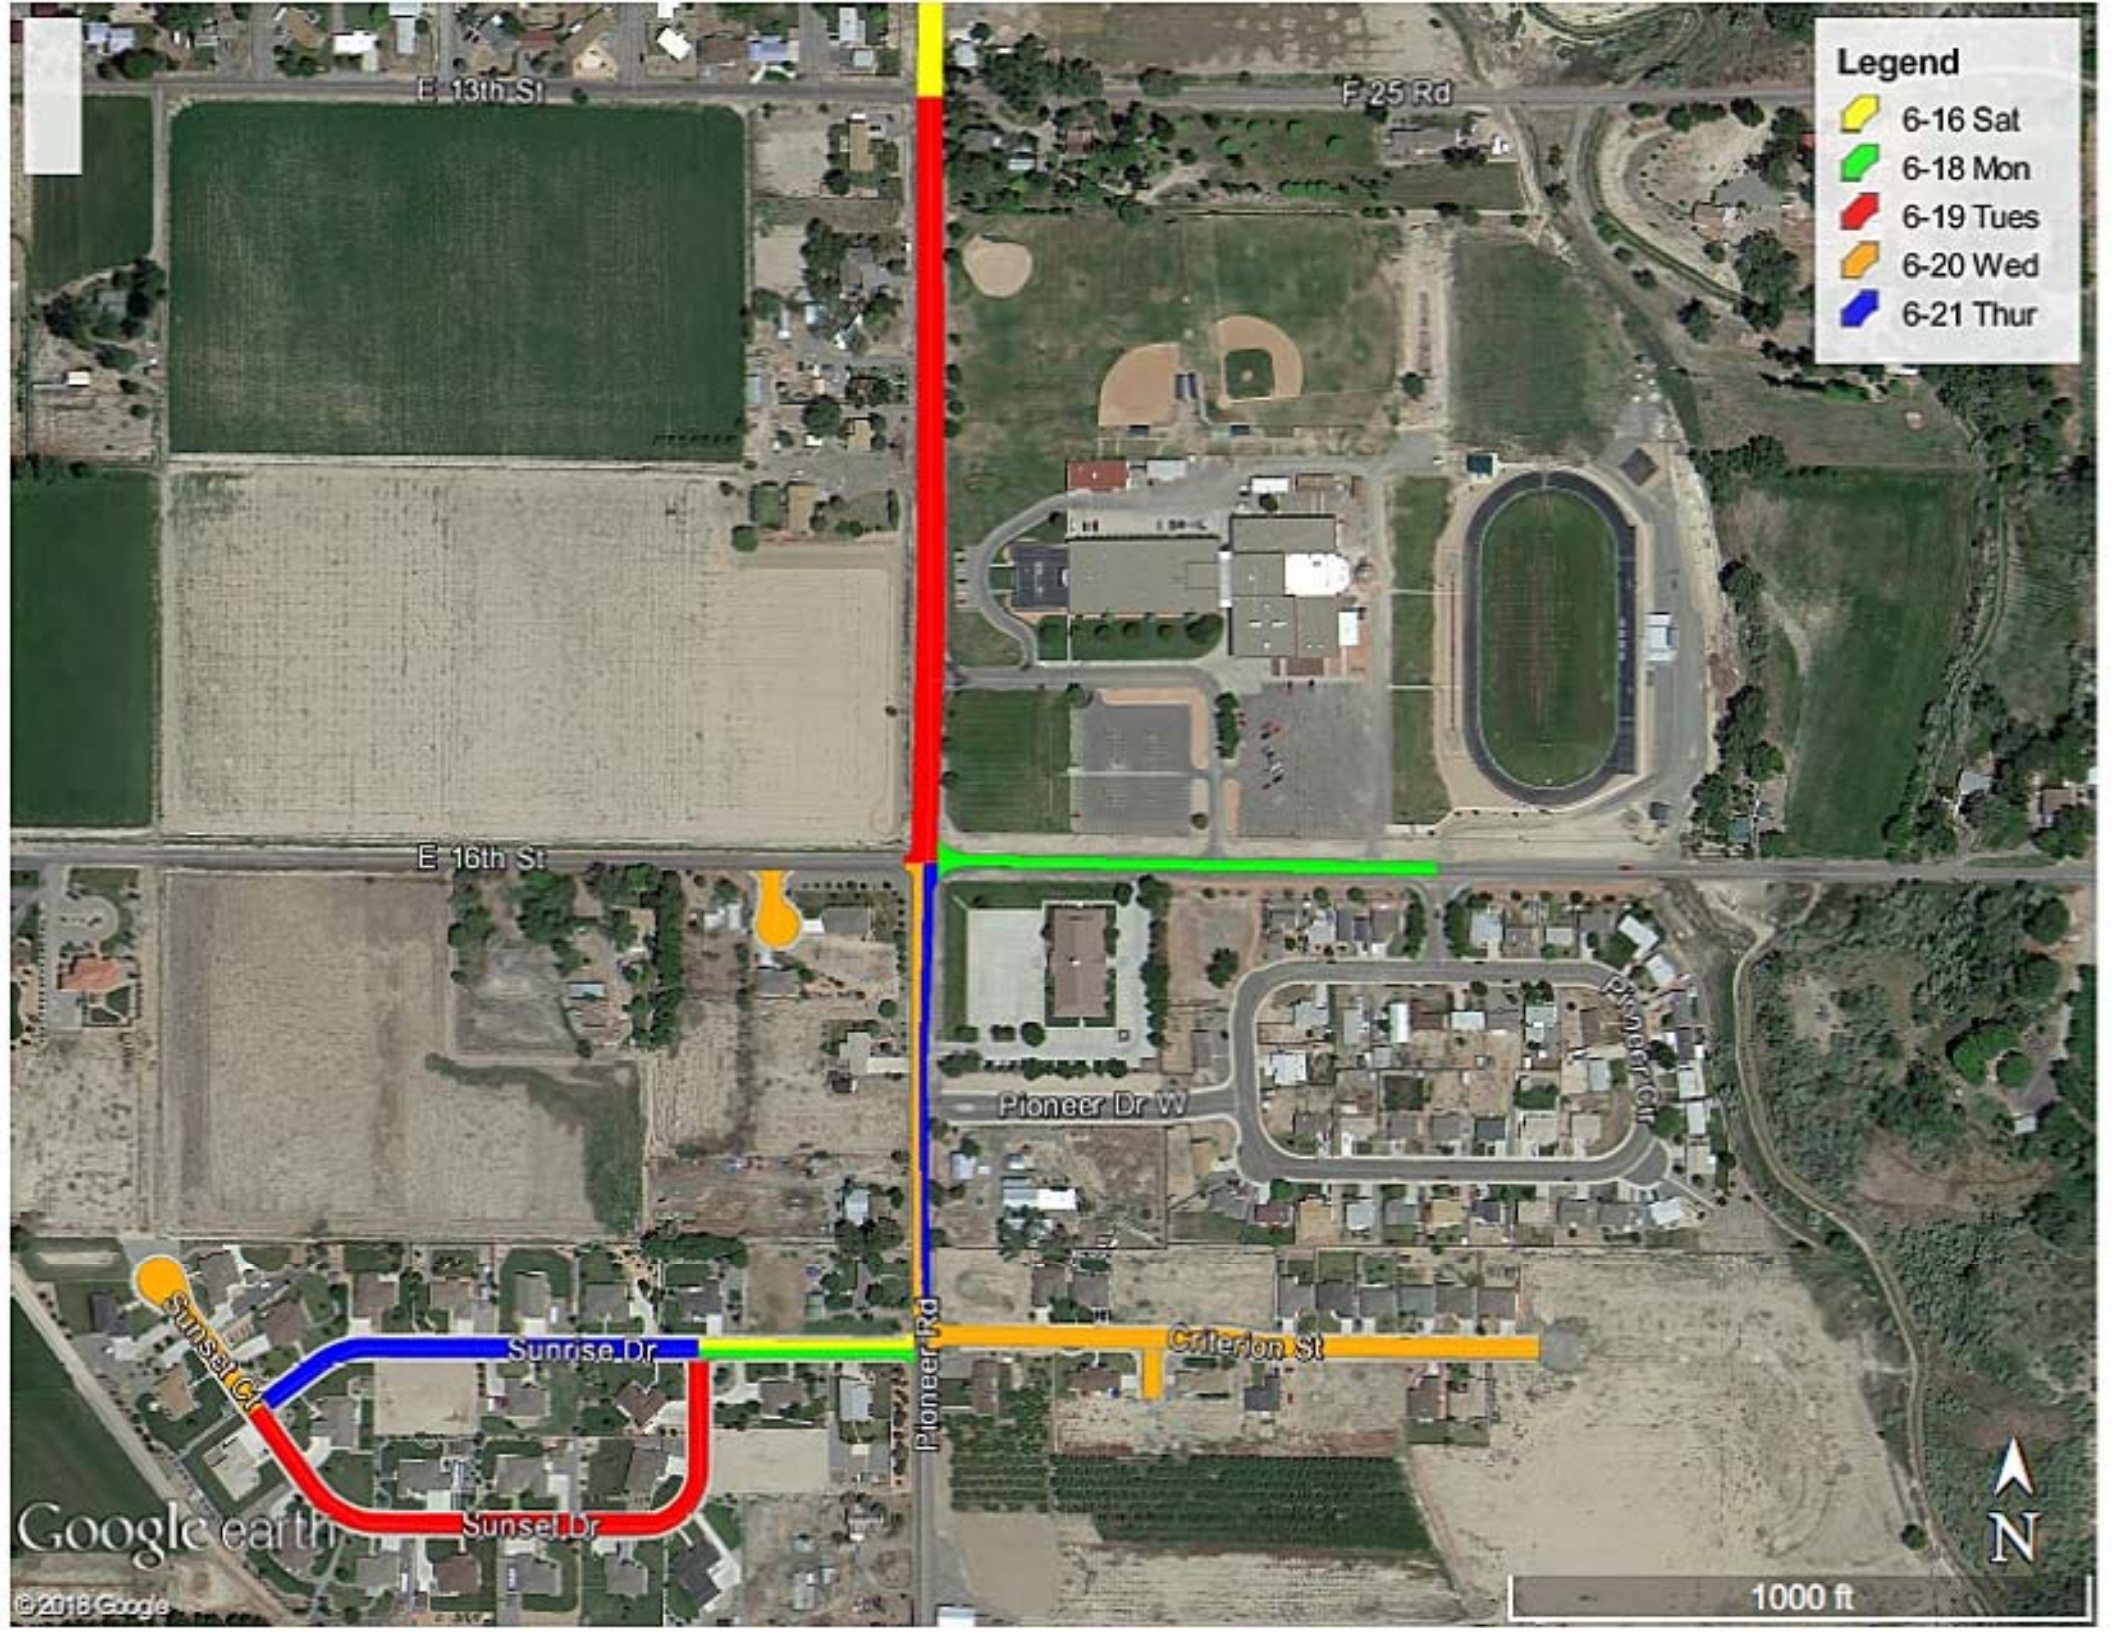

**Legend**

- 6-16 Sat
- 6-18 Mon
- 6-19 Tues
- 6-20 Wed
- 6-21 Thur

E 13th St

F 25 Rd

E 16th St

Pioneer Dr W

Sunrise Dr

Criterion St

Sunbelt Ct

Pioneer Rd

1000 ft

Google earth

© 2018 Google