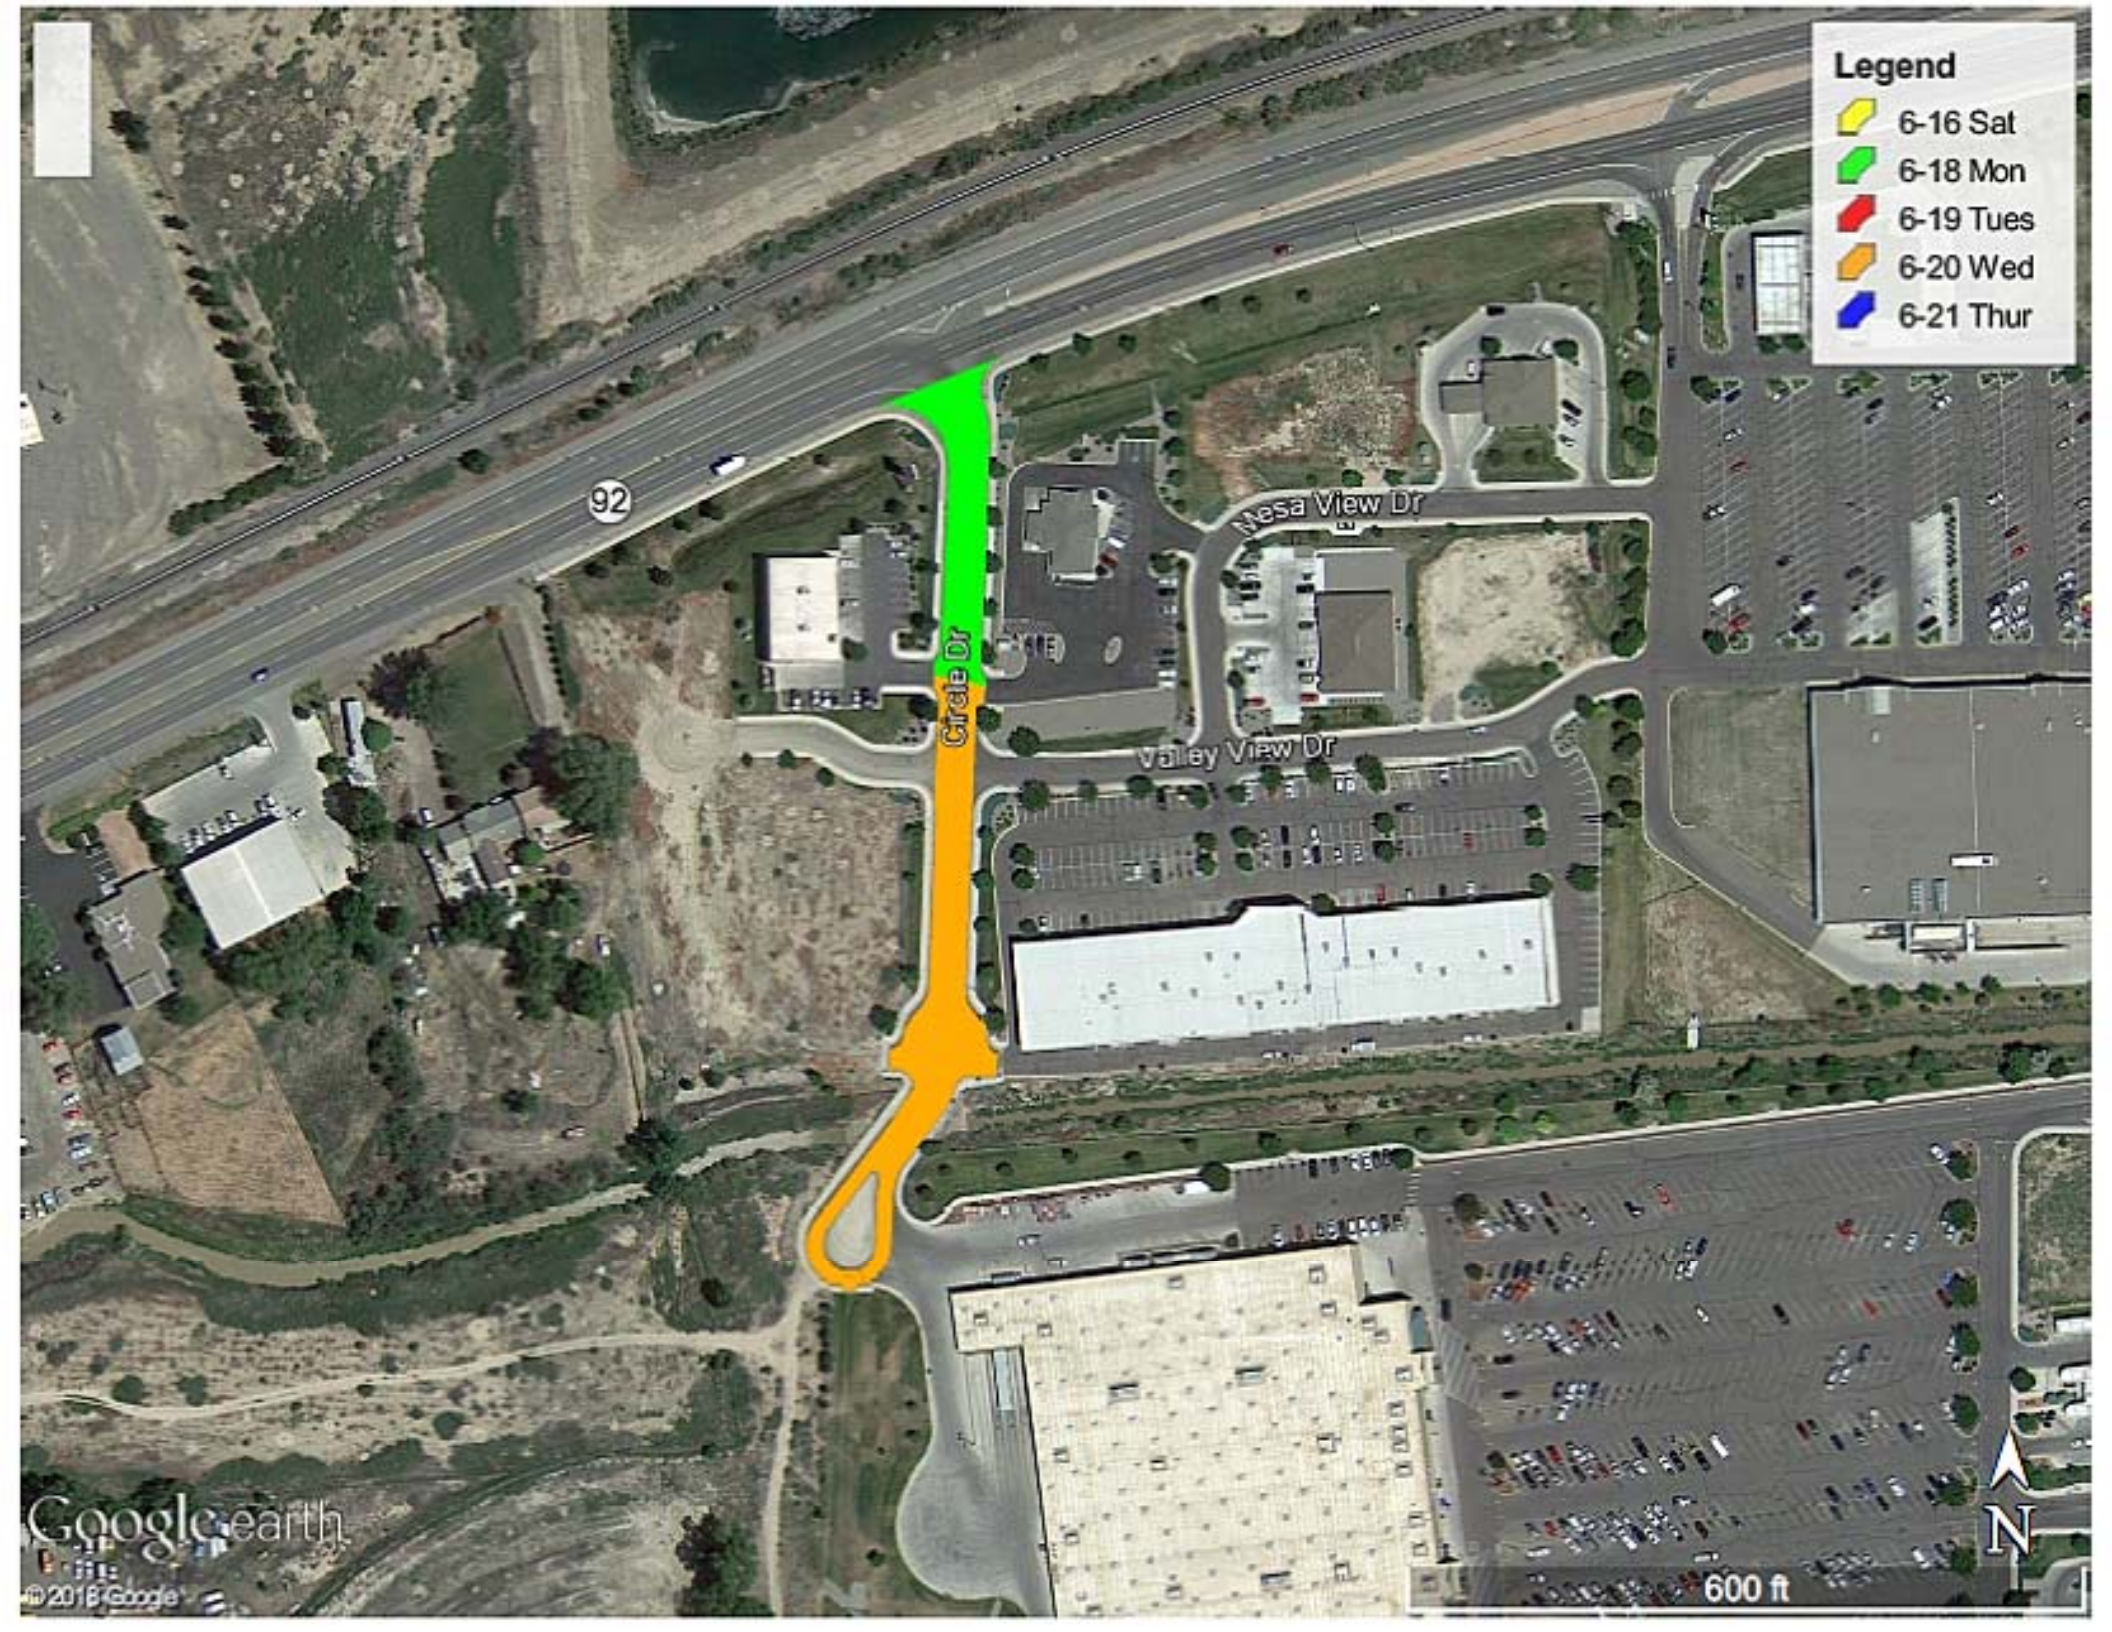

Legend

- 6-16 Sat
- 6-18 Mon
- 6-19 Tues
- 6-20 Wed
- 6-21 Thur

92

Circle Dr

Mesa View Dr

Valley View Dr

Google earth

© 2018 Google

600 ft